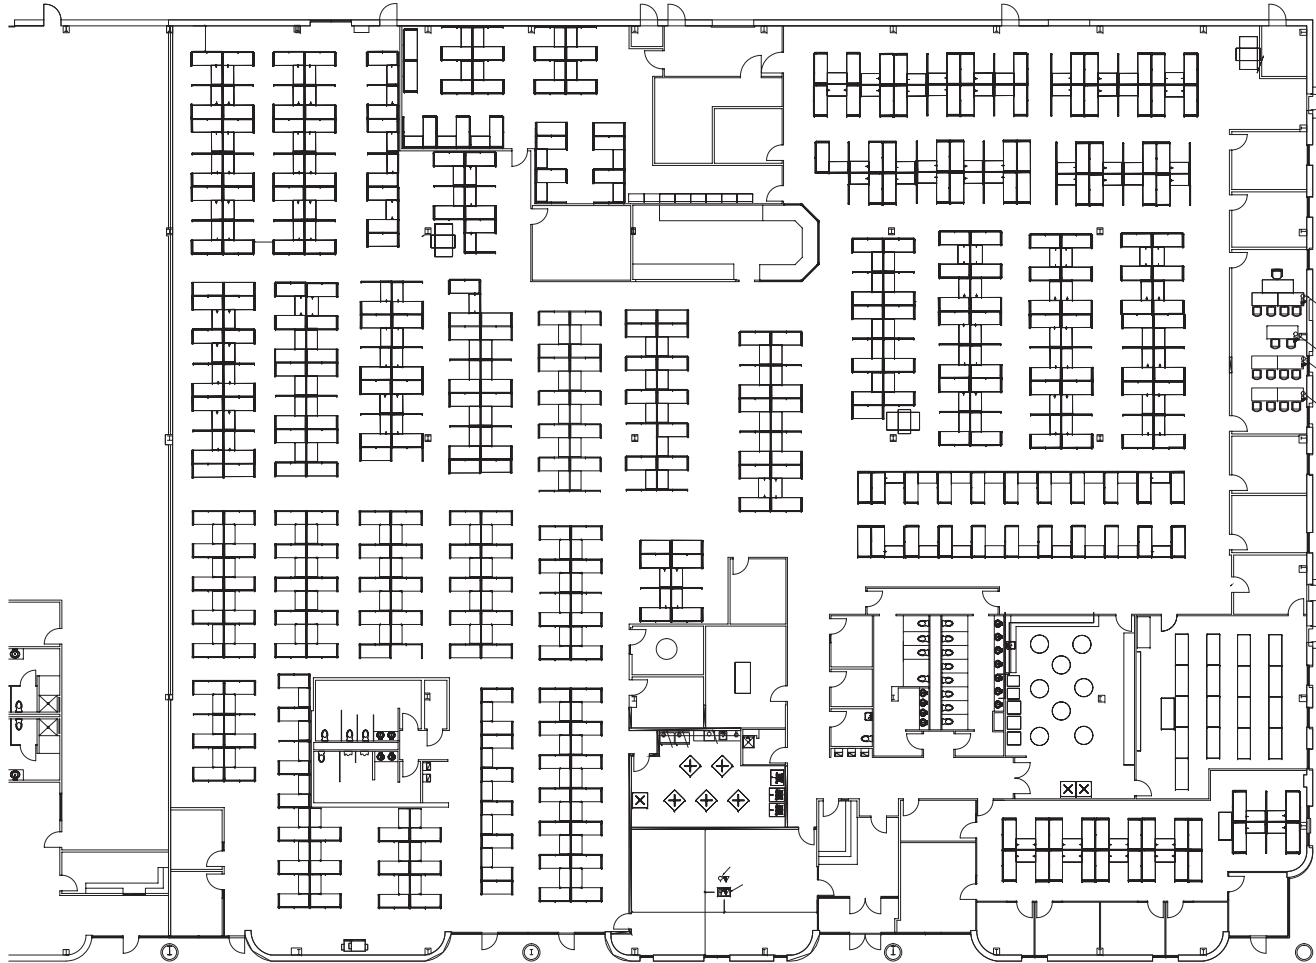

**CALL CENTER SUITE FLOOR PLAN**

**Ryan Conboy**  
Senior Associate  
+1 336 821 3832  
ryan.conboy@cushwake.com

**Bobby Finch**  
Executive Director  
+1 336 812 3303  
bobby.finch@cushwake.com

628 Green Valley Road, Ste. 202  
Greensboro, NC 27408  
Main +1 336 668 9999  
Fax +1 336 668 0888  
**cushmanwakefield.com**