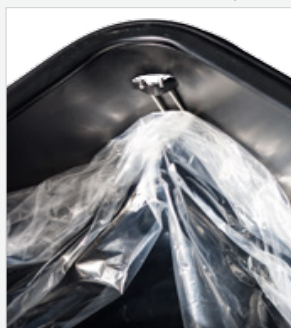

Waste Watchers Stainless Steel

Combines modern style with ultimate utility

Great for high traffic venues such as casinos, hotels, office lobbies, healthcare or extended care facilities

- Choose from swing or push top lid options
- Made of 100% recyclable USA-sourced steel
- Optional heavy duty plastic liner available
- Closed tops help control odor
- Classic yet functional style combined with sleek stainless steel design
- J hook assembly included for easy servicing of internal trash bag
- Available in multiple sizes for varied needs

Step 1: Locate slot opening in corner

Step 2: Insert J hook through slit so "ears" are on the top of slit

Step 3: "J" portion of hook should point to center

Step 4: Secure bag over J hook

Waste Watcher J Hook Installation Instructions