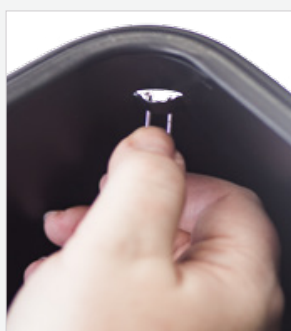

Waste Watchers Stainless Steel

Combines modern style with ultimate utility

Great for high traffic venues such as casinos, hotels, office lobbies, healthcare or extended care facilities

- Choose from swing or push top lid options
- Made of 100% recyclable USA-sourced steel
- Optional heavy duty plastic liner available
- Closed tops help control odor
- Classic yet functional style combined with sleek stainless steel design
- J hook assembly included for easy servicing of internal trash bag
- Available in multiple sizes for varied needs

Step 1: Locate slot opening in corner

Step 2: Insert J hook through slit so "ears" are on the top of slit

Step 3: "J" portion of hook should point to center

Step 4: Secure bag over J hook

Waste Watcher J Hook Installation Instructions