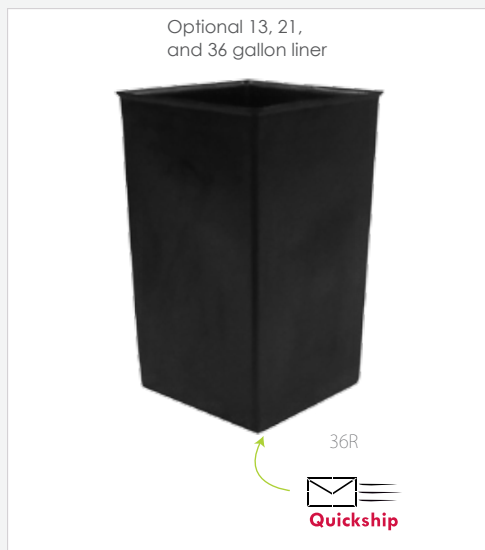

Waste Watchers Stainless Steel

Combines modern style with ultimate utility

Great for high traffic venues such as casinos, hotels, office lobbies, healthcare or extended care facilities

- Choose from swing or push top lid options
- Made of 100% recyclable USA-sourced steel
- Optional heavy duty plastic liner available
- Closed tops help control odor
- Classic yet functional style combined with sleek stainless steel design
- J hook assembly included for easy servicing of internal trash bag
- Available in multiple sizes for varied needs

Step 1: Locate slot opening in corner

Step 2: Insert J hook through slit so "ears" are on the top of slit

Step 3: "J" portion of hook should point to center

Step 4: Secure bag over J hook

Waste Watcher J Hook Installation Instructions

Item Number	Description	Capacity	Dimensions	Weight
13HTSS	Push top hamper and top, stainless steel	13 Gal.	13" x 13" x 30"	20lb.
21HTSS	Push top hamper and top, stainless steel	21 Gal.	15" x 15" x 37"	27lb.
36HTSS	Push top hamper and top, stainless steel	36 Gal.	19" x 19" x 37"	34lb.
1311HTSS	Swing top hamper and top, stainless steel	13 Gal.	13" x 13" x 29"	18lb.
1411HTSS	Swing top hamper and top, stainless steel	21 Gal.	15" x 15" x 38"	24lb.
1511HTSS	Swing top hamper and top, stainless steel	36 Gal.	19" x 19" x 39"	33lb.
13R	13 gallon black rigid plastic liner	13 Gal.	11" x 11" x 20"	3.5lb.
21R	21 gallon black rigid plastic liner	21 Gal.	13" x 13" x 27"	5lb.
36R	36 gallon black rigid plastic liner	36 Gal.	17" x 17" x 27"	7.5lb.