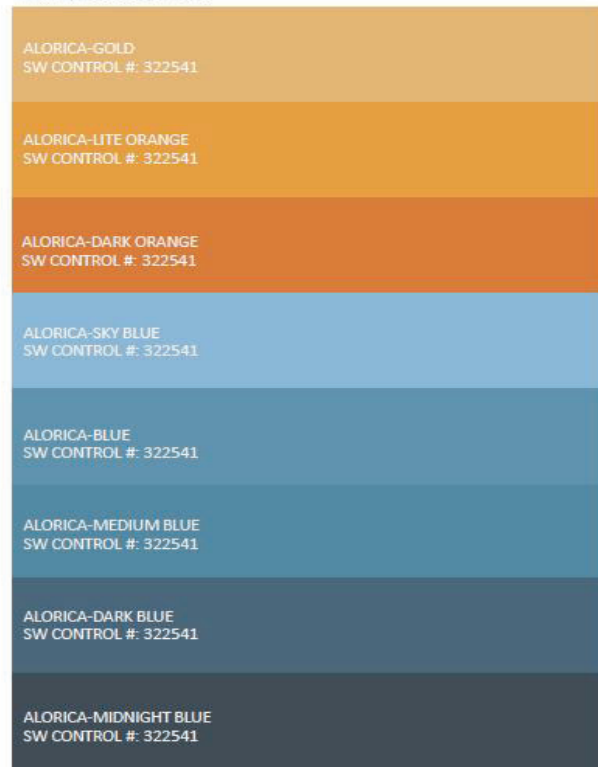

NEW ALORICA FINISHES

PAINT SPECIFICATIONS – C-4

MILLWORK & WALLS

PAINT

PAINT / ACCENT OPTIONS

MILLWORK PLASTIC LAMINATES

PROMAR[®] 400 ZERO VOC

A LONG-TIME CUSTOMER FAVORITE
IN A ZERO VOC FORMULA.